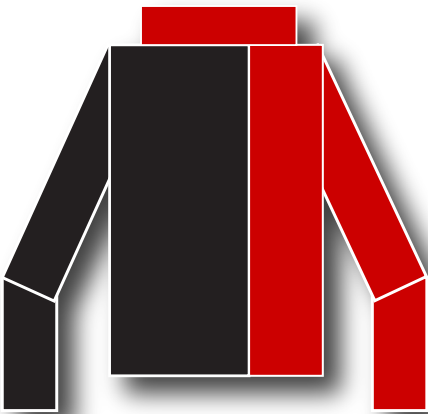

Jacket Color Options

(Careful! Jackets are shown from the front)

- Colour A (Dominant)
- Colour B (Secondary)

Standard - All Colour A

"Lateral" (BC-A):
- Right Side Colour A (Dominant)
- Left Side Colour B (Secondary)

"Arms" (BC-B):
- Torso & Collar Colour A (Dominant)
- Arms Colour B (Secondary)

"Extremities" (BC-C):
- Torso & Upper Arms Colour A (Dominant)
- Collar & Forearms Colour B (Secondary)