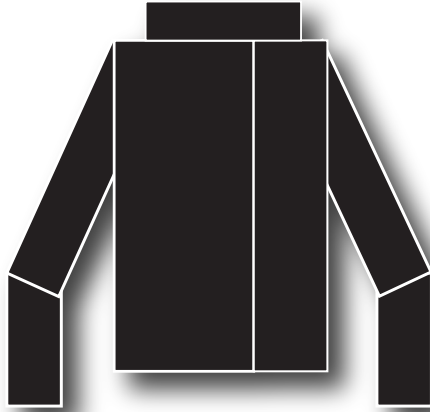

Jacket Color Options

(Careful! Jackets are shown from the front)

- Colour A (Dominant)
- Colour B (Secondary)

Standard - All Colour A

"Lateral" (BC-A):
- Right Side Colour A (Dominant)
- Left Side Colour B (Secondary)

"Arms" (BC-B):
- Torso & Collar Colour A (Dominant)
- Arms Colour B (Secondary)

"Extremities" (BC-C):
- Torso & Upper Arms Colour A (Dominant)
- Collar & Forearms Colour B (Secondary)