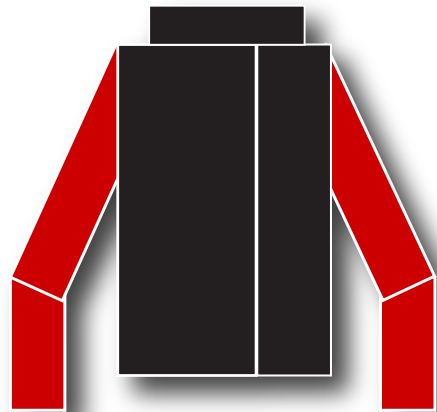

Jacket Color Options

(Careful! Jackets are shown from the front)

- Colour A (Dominant)
- Colour B (Secondary)

Standard - All Colour A

"Lateral" (BC-A):
- Right Side Colour A (Dominant)
- Left Side Colour B (Secondary)

"Arms" (BC-B):
- Torso & Collar Colour A (Dominant)
- Arms Colour B (Secondary)

"Extremities" (BC-C):
- Torso & Upper Arms Colour A (Dominant)
- Collar & Forearms Colour B (Secondary)